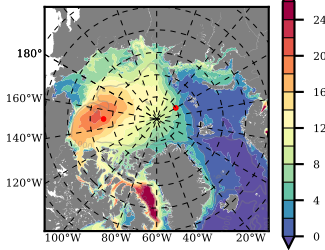

ERA01NEM405SNC mean FWC (m) over 1984

Mean FWC (m) from BG Obs Sys. (Proshutinsky et al. GRL2018) over year 2003-2017

Mean FWC (m) from Init State

ERA01NEM405SNC mean SSH anomaly

Mean DOT from Armitage et al. 2017 2003-2014