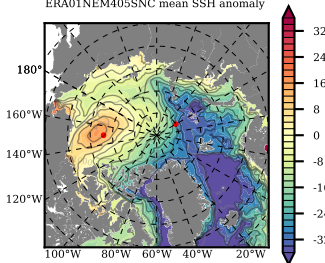

ERA01NEM405SNC mean FWC (m) over 1984

Mean FWC (m) from BG Obs Sys. (Proshutinsky et al. GRL2018) over year 2003-2017

Mean FWC (m) from Init State

ERA01NEM405SNC mean SSH anomaly

Mean DOT from Armitage et al. 2017 2003-2014