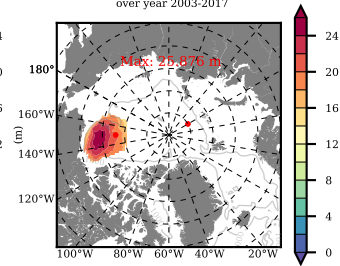

ERA01NEM405SNC mean FWC (m) over 1984

Mean FWC (m) from BG Obs Sys. (Proshutinsky et al. GRL2018) over year 2003-2017

Mean FWC (m) from Init State

ERA01NEM405SNC mean SSH anomaly

Mean DOT from Armitage et al. 2017 2003-2014