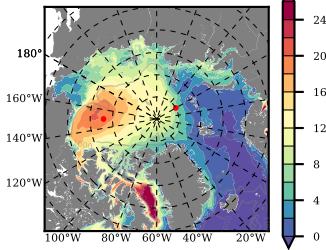

ERA01NEM405SNC mean FWC (m) over 1985

Mean FWC (m) from BG Obs Sys. (Proshutinsky et al. GRL2018) over year 2003-2017

Mean FWC (m) from Init State

ERA01NEM405SNC mean SSH anomaly

Mean DOT from Armitage et al. 2017 2003-2014