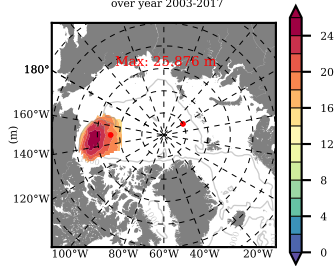

ERA01NEM405SNC mean FWC (m) over 1985

Mean FWC (m) from BG Obs Sys. (Proshutinsky et al. GRL2018) over year 2003-2017

Mean FWC (m) from Init State

ERA01NEM405SNC mean SSH anomaly

Mean DOT from Armitage et al. 2017 2003-2014