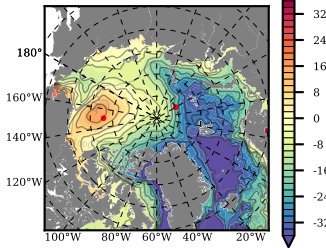

ERA01NEM405SNC mean FWC (m) over 1985

Mean FWC (m) from BG Obs Sys. (Proshutinsky et al. GRL2018) over year 2003-2017

Mean FWC (m) from Init State

ERA01NEM405SNC mean SSH anomaly

Mean DOT from Armitage et al. 2017 2003-2014