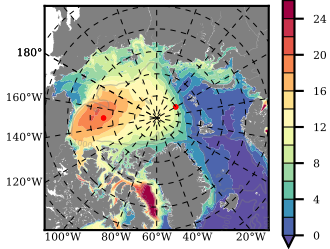

ERA01NEM405SNC mean FWC (m) over 1986

Mean FWC (m) from BG Obs Sys. (Proshutinsky et al. GRL2018) over year 2003-2017

Mean FWC (m) from Init State

ERA01NEM405SNC mean SSH anomaly

Mean DOT from Armitage et al. 2017 2003-2014