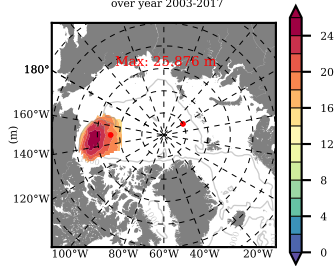

ERA01NEM405SNC mean FWC (m) over 1986

Mean FWC (m) from BG Obs Sys. (Proshutinsky et al. GRL2018) over year 2003-2017

Mean FWC (m) from Init State

ERA01NEM405SNC mean SSH anomaly

Mean DOT from Armitage et al. 2017 2003-2014