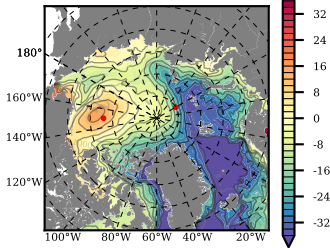

ERA01NEM405SNC mean FWC (m) over 1986

Mean FWC (m) from BG Obs Sys. (Proshutinsky et al. GRL2018) over year 2003-2017

Mean FWC (m) from Init State

ERA01NEM405SNC mean SSH anomaly

Mean DOT from Armitage et al. 2017 2003-2014