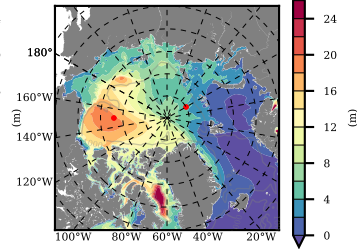

ERA01NEM405SNC mean FWC (m) over 1987

Mean FWC (m) from BG Obs Sys. (Proshutinsky et al. GRL2018) over year 2003-2017

Mean FWC (m) from Init State

ERA01NEM405SNC mean SSH anomaly

Mean DOT from Armitage et al. 2017 2003-2014