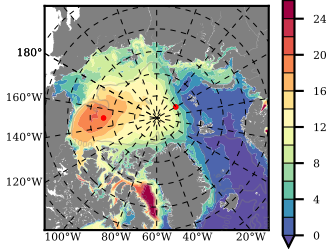

ERA01NEM405SNC mean FWC (m) over 1987

Mean FWC (m) from BG Obs Sys. (Proshutinsky et al. GRL2018) over year 2003-2017

Mean FWC (m) from Init State

ERA01NEM405SNC mean SSH anomaly

Mean DOT from Armitage et al. 2017 2003-2014