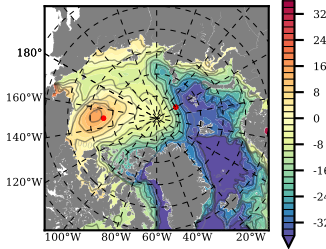

ERA01NEM405SNC mean FWC (m) over 1987

Mean FWC (m) from BG Obs Sys. (Proshutinsky et al. GRL2018) over year 2003-2017

Mean FWC (m) from Init State

ERA01NEM405SNC mean SSH anomaly

Mean DOT from Armitage et al. 2017 2003-2014