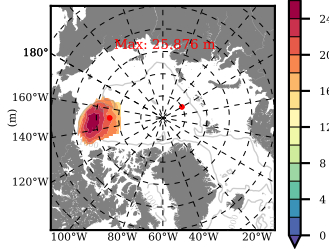

ERA01NEM405SNC mean FWC (m) over 1987

Mean FWC (m) from BG Obs Sys. (Proshutinsky et al. GRL2018) over year 2003-2017

Mean FWC (m) from Init State

ERA01NEM405SNC mean SSH anomaly

Mean DOT from Armitage et al. 2017 2003-2014