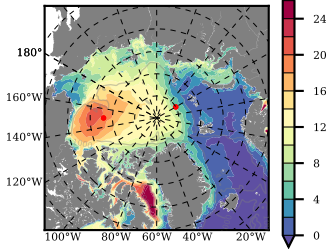

ERA01NEM405SNC mean FWC (m) over 1988

Mean FWC (m) from BG Obs Sys. (Proshutinsky et al. GRL2018) over year 2003-2017

Mean FWC (m) from Init State

ERA01NEM405SNC mean SSH anomaly

Mean DOT from Armitage et al. 2017 2003-2014