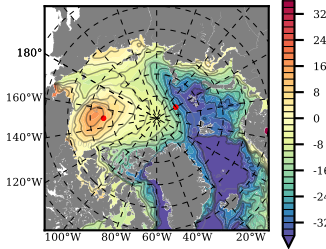

ERA01NEM405SNC mean FWC (m) over 1988

Mean FWC (m) from BG Obs Sys. (Proshutinsky et al. GRL2018) over year 2003-2017

Mean FWC (m) from Init State

ERA01NEM405SNC mean SSH anomaly

Mean DOT from Armitage et al. 2017 2003-2014