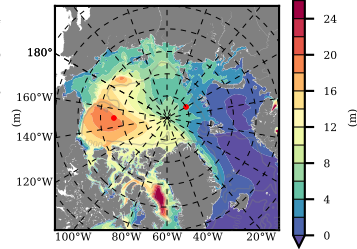

ERA01NEM405SNC mean FWC (m) over 1988

Mean FWC (m) from BG Obs Sys. (Proshutinsky et al. GRL2018) over year 2003-2017

Mean FWC (m) from Init State

ERA01NEM405SNC mean SSH anomaly

Mean DOT from Armitage et al. 2017 2003-2014