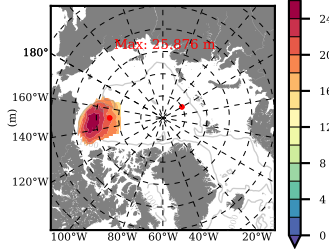

ERA01NEM405SNC mean FWC (m) over 1988

Mean FWC (m) from BG Obs Sys. (Proshutinsky et al. GRL2018) over year 2003-2017

Mean FWC (m) from Init State

ERA01NEM405SNC mean SSH anomaly

Mean DOT from Armitage et al. 2017 2003-2014