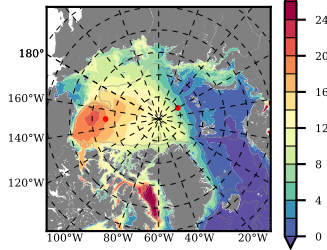

ERA01NEM405SNC mean FWC (m) over 1989

Mean FWC (m) from BG Obs Sys. (Proshutinsky et al. GRL2018) over year 2003-2017

Mean FWC (m) from Init State

ERA01NEM405SNC mean SSH anomaly

Mean DOT from Armitage et al. 2017 2003-2014