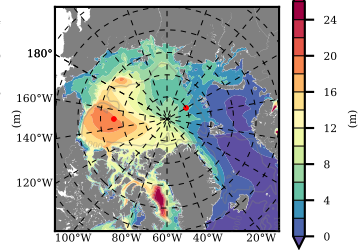

ERA01NEM405SNC mean FWC (m) over 1989

Mean FWC (m) from BG Obs Sys. (Proshutinsky et al. GRL2018) over year 2003-2017

Mean FWC (m) from Init State

ERA01NEM405SNC mean SSH anomaly

Mean DOT from Armitage et al. 2017 2003-2014