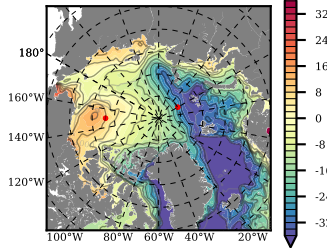

ERA01NEM405SNC mean FWC (m) over 1989

Mean FWC (m) from BG Obs Sys. (Proshutinsky et al. GRL2018) over year 2003-2017

Mean FWC (m) from Init State

ERA01NEM405SNC mean SSH anomaly

Mean DOT from Armitage et al. 2017 2003-2014