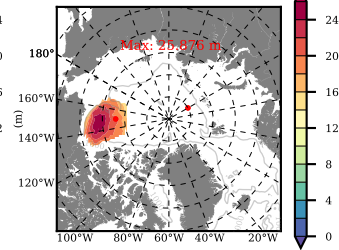

ERA01NEM405SNC mean FWC (m) over 1989

Mean FWC (m) from BG Obs Sys. (Proshutinsky et al. GRL2018) over year 2003-2017

Mean FWC (m) from Init State

ERA01NEM405SNC mean SSH anomaly

Mean DOT from Armitage et al. 2017 2003-2014