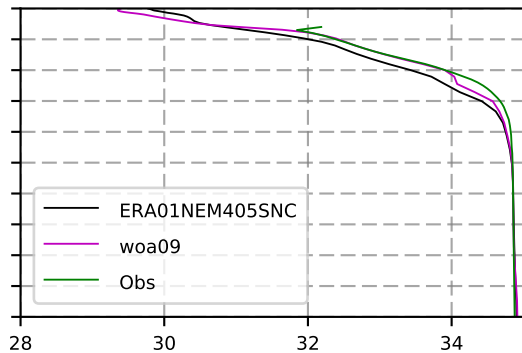

1982 mean temperature  
@ moor Arctic B box

1982 mean Salinity  
@ moor Arctic B box

@ moor EUR box

@ moor EUR box