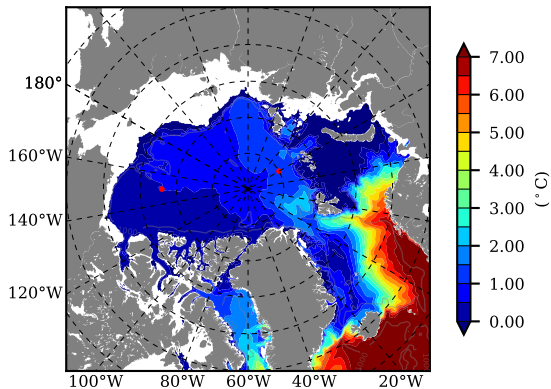

ERA01NEM405SNO AW Max Temp over 1979

AW Max Temp from PHC 3.0

ERA01NEM405SNO AW Max Temp depth

AW Max Temp depth from PHC 3.0