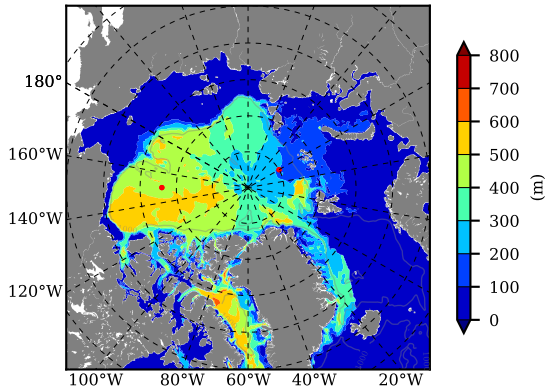

ERA01NEM405SNO AW Max Temp over 1979

AW Max Temp from PHC 3.0

ERA01NEM405SNO AW Max Temp depth

AW Max Temp depth from PHC 3.0