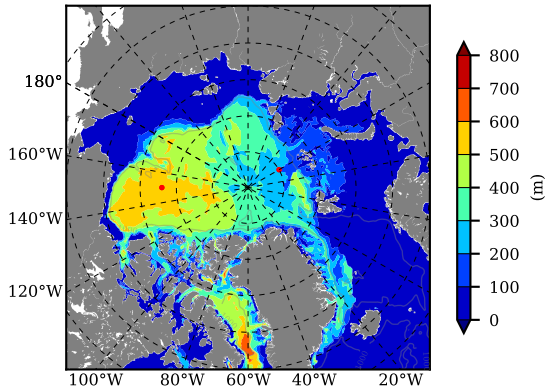

ERA01NEM405SNO AW Max Temp over
1980

AW Max Temp from
PHC 3.0

ERA01NEM405SNO AW Max Temp depth

AW Max Temp depth from
PHC 3.0