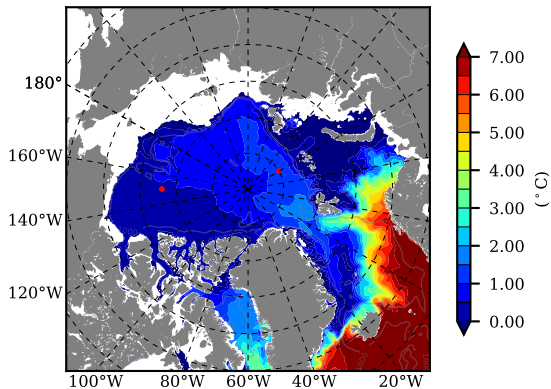

ERA01NEM405SNO AW Max Temp over
1980

AW Max Temp from
PHC 3.0

ERA01NEM405SNO AW Max Temp depth

AW Max Temp depth from
PHC 3.0