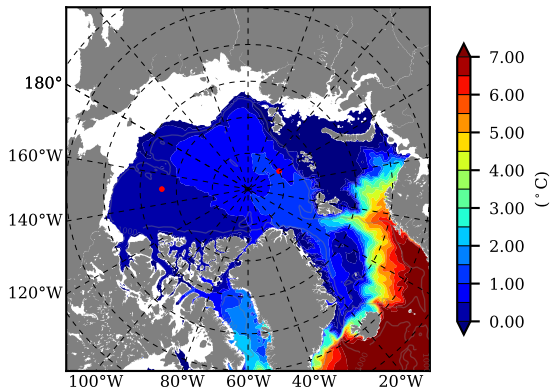

ERA01NEM405SNO AW Max Temp over 1981

AW Max Temp from PHC 3.0

ERA01NEM405SNO AW Max Temp depth

AW Max Temp depth from PHC 3.0