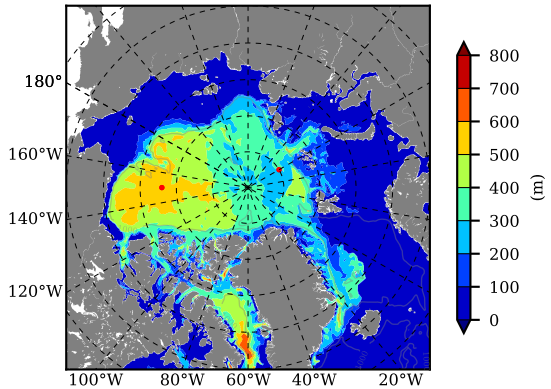

ERA01NEM405SNO AW Max Temp over 1981

AW Max Temp from PHC 3.0

ERA01NEM405SNO AW Max Temp depth

AW Max Temp depth from PHC 3.0