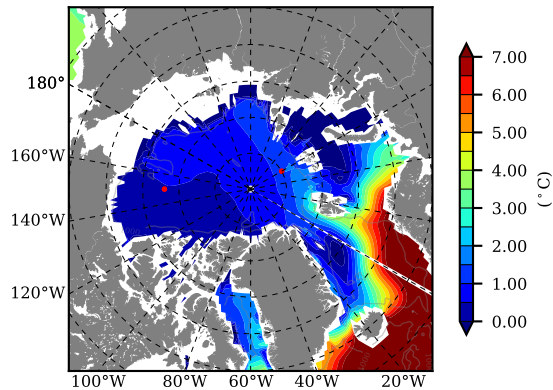

ERA01NEM405SNO AW Max Temp over 1981

AW Max Temp from PHC 3.0

ERA01NEM405SNO AW Max Temp depth

AW Max Temp depth from PHC 3.0