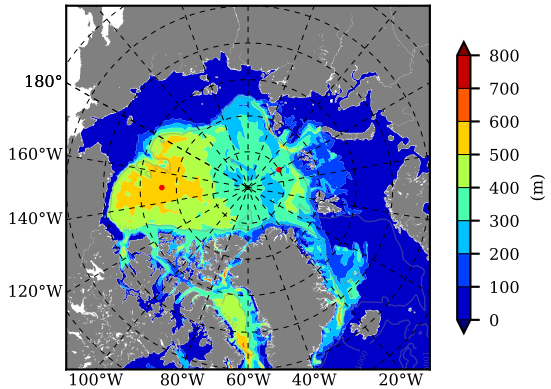

ERA01NEM405SNO AW Max Temp over 1982

AW Max Temp from PHC 3.0

ERA01NEM405SNO AW Max Temp depth

AW Max Temp depth from PHC 3.0