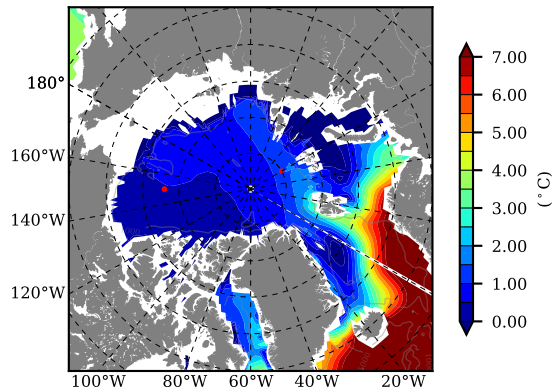

ERA01NEM405SNO AW Max Temp over 1982

AW Max Temp from PHC 3.0

ERA01NEM405SNO AW Max Temp depth

AW Max Temp depth from PHC 3.0