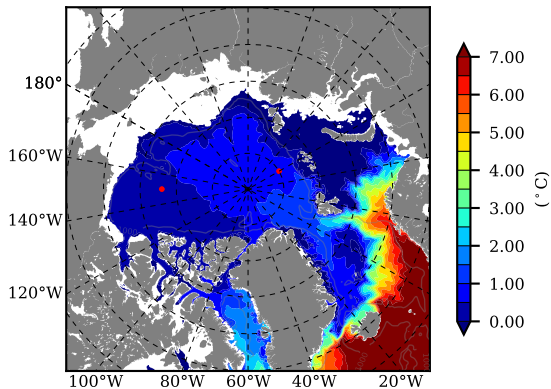

ERA01NEM405SNO AW Max Temp over 1982

AW Max Temp from PHC 3.0

ERA01NEM405SNO AW Max Temp depth

AW Max Temp depth from PHC 3.0