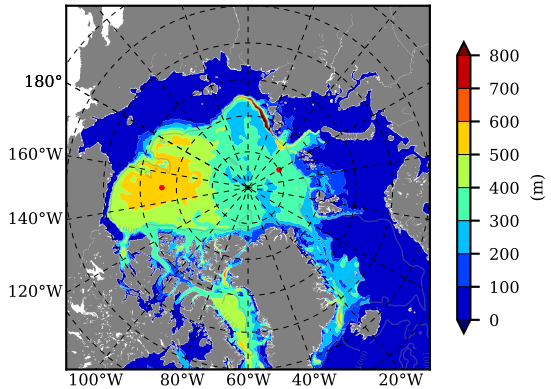

ERA01NEM405SNO AW Max Temp over 1983

AW Max Temp from PHC 3.0

ERA01NEM405SNO AW Max Temp depth

AW Max Temp depth from PHC 3.0