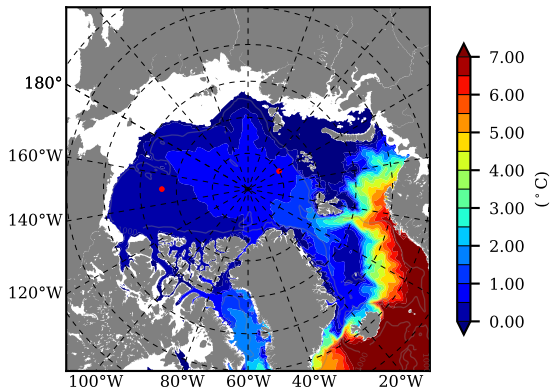

ERA01NEM405SNO AW Max Temp over 1983

AW Max Temp from PHC 3.0

ERA01NEM405SNO AW Max Temp depth

AW Max Temp depth from PHC 3.0