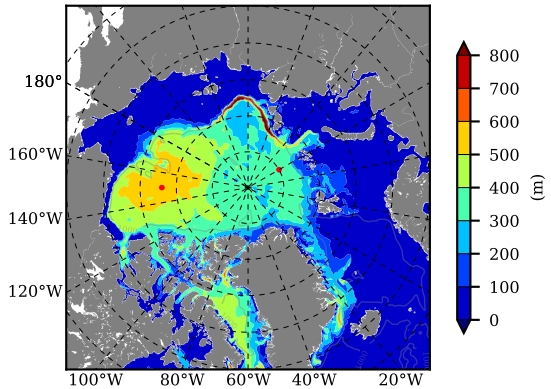

ERA01NEM405SNO AW Max Temp over 1984

AW Max Temp from PHC 3.0

ERA01NEM405SNO AW Max Temp depth

AW Max Temp depth from PHC 3.0