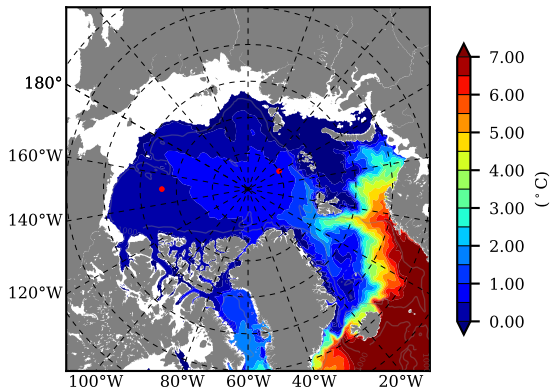

ERA01NEM405SNO AW Max Temp over 1984

AW Max Temp from PHC 3.0

ERA01NEM405SNO AW Max Temp depth

AW Max Temp depth from PHC 3.0