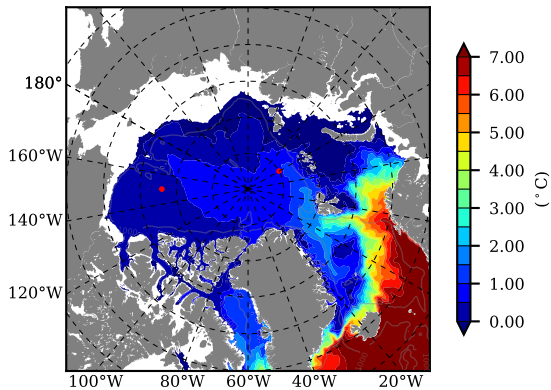

ERA01NEM405SNO AW Max Temp over 1985

AW Max Temp from PHC 3.0

ERA01NEM405SNO AW Max Temp depth

AW Max Temp depth from PHC 3.0