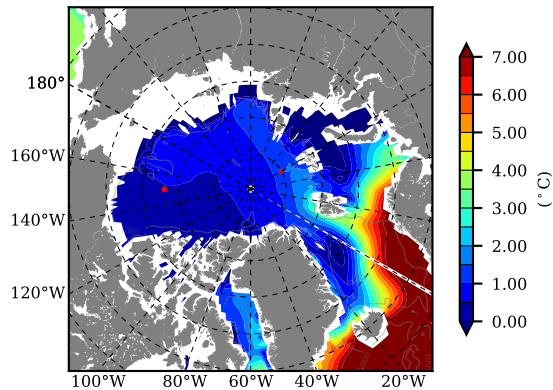

ERA01NEM405SNO AW Max Temp over 1985

AW Max Temp from PHC 3.0

ERA01NEM405SNO AW Max Temp depth

AW Max Temp depth from PHC 3.0