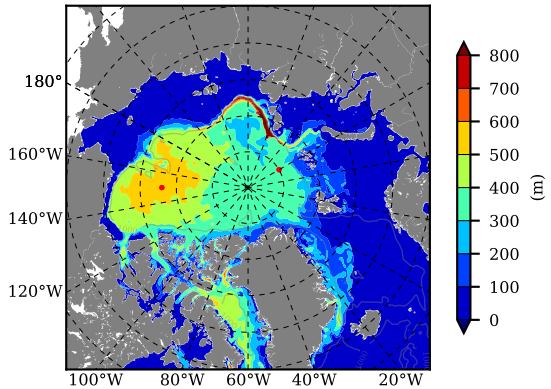

ERA01NEM405SNO AW Max Temp over 1985

AW Max Temp from PHC 3.0

ERA01NEM405SNO AW Max Temp depth

AW Max Temp depth from PHC 3.0