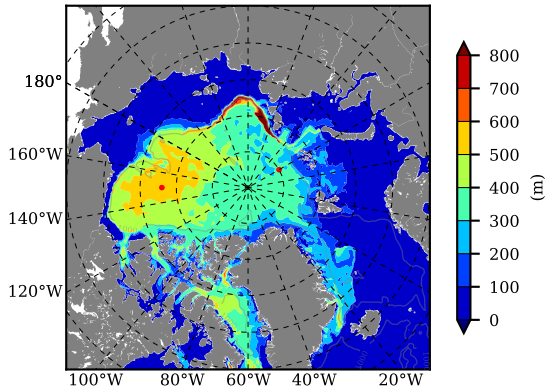

ERA01NEM405SNO AW Max Temp over 1986

AW Max Temp from PHC 3.0

ERA01NEM405SNO AW Max Temp depth

AW Max Temp depth from PHC 3.0