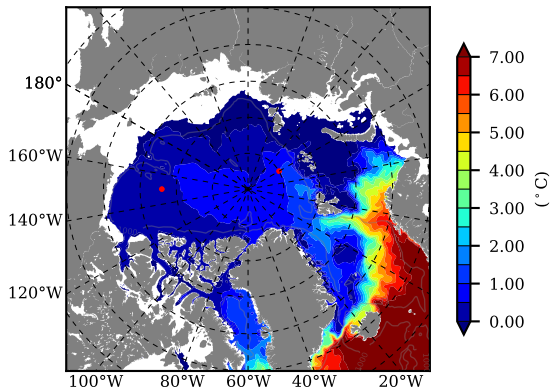

ERA01NEM405SNO AW Max Temp over 1986

AW Max Temp from PHC 3.0

ERA01NEM405SNO AW Max Temp depth

AW Max Temp depth from PHC 3.0