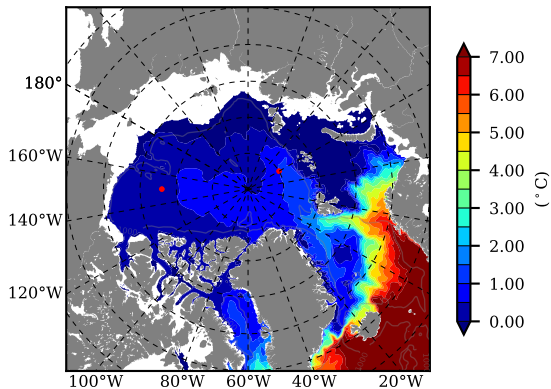

ERA01NEM405SNO AW Max Temp over 1987

AW Max Temp from PHC 3.0

ERA01NEM405SNO AW Max Temp depth

AW Max Temp depth from PHC 3.0