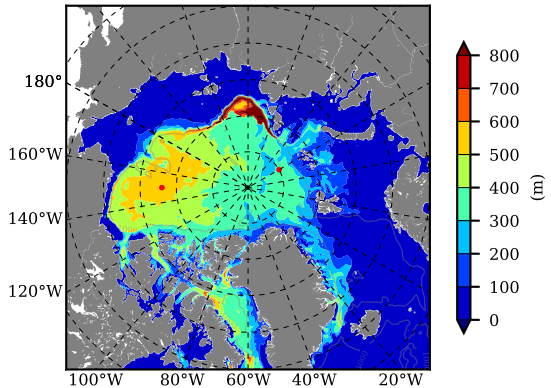

ERA01NEM405SNO AW Max Temp over 1987

AW Max Temp from PHC 3.0

ERA01NEM405SNO AW Max Temp depth

AW Max Temp depth from PHC 3.0