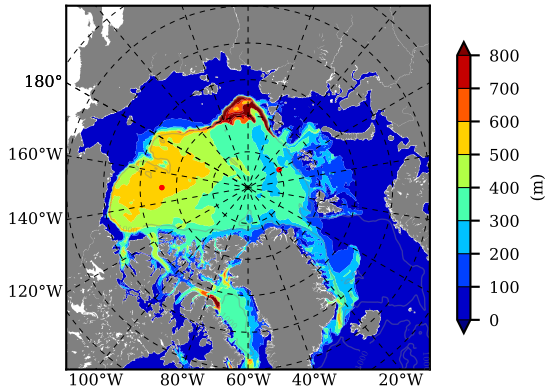

ERA01NEM405SNO AW Max Temp over 1988

AW Max Temp from PHC 3.0

ERA01NEM405SNO AW Max Temp depth

AW Max Temp depth from PHC 3.0