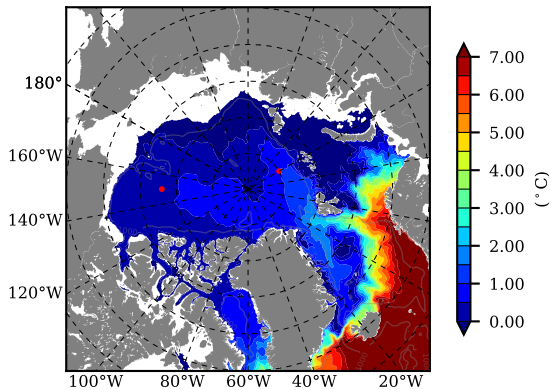

ERA01NEM405SNO AW Max Temp over 1988

AW Max Temp from PHC 3.0

ERA01NEM405SNO AW Max Temp depth

AW Max Temp depth from PHC 3.0