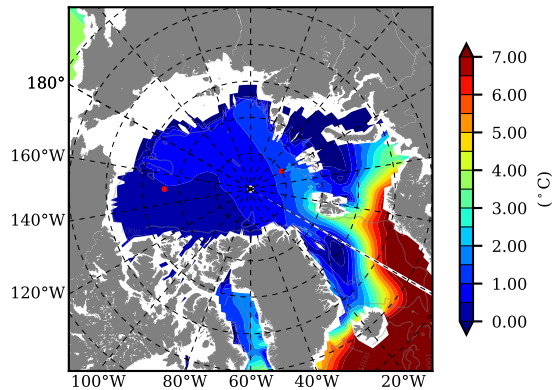

ERA01NEM405SNO AW Max Temp over 1989

AW Max Temp from PHC 3.0

ERA01NEM405SNO AW Max Temp depth

AW Max Temp depth from PHC 3.0