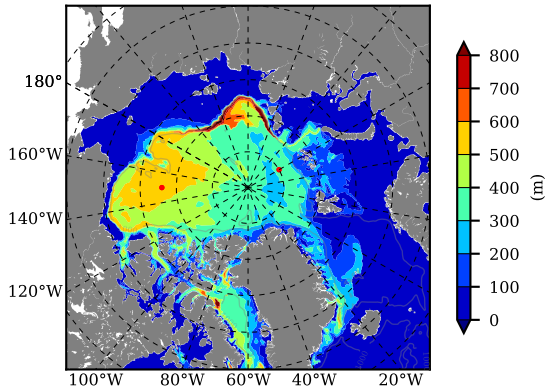

ERA01NEM405SNO AW Max Temp over 1989

AW Max Temp from PHC 3.0

ERA01NEM405SNO AW Max Temp depth

AW Max Temp depth from PHC 3.0