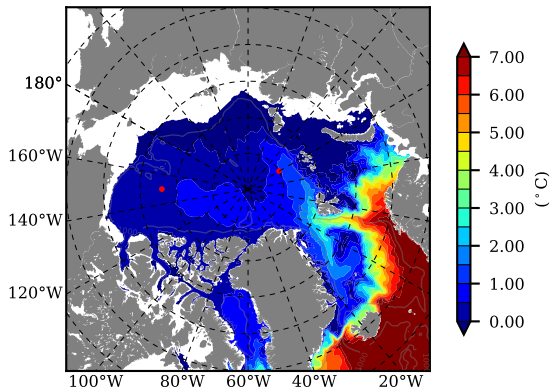

ERA01NEM405SNO AW Max Temp over 1989

AW Max Temp from PHC 3.0

ERA01NEM405SNO AW Max Temp depth

AW Max Temp depth from PHC 3.0