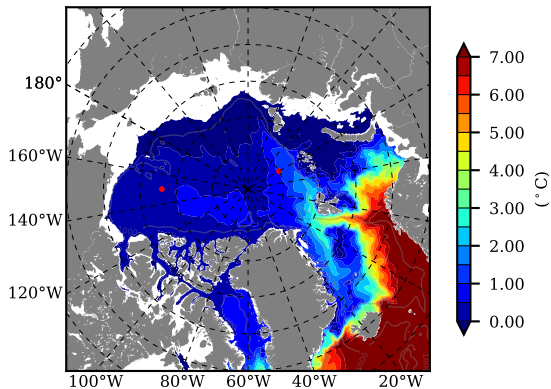

ERA01NEM405SNO AW Max Temp over 1990

AW Max Temp from PHC 3.0

ERA01NEM405SNO AW Max Temp depth

AW Max Temp depth from PHC 3.0