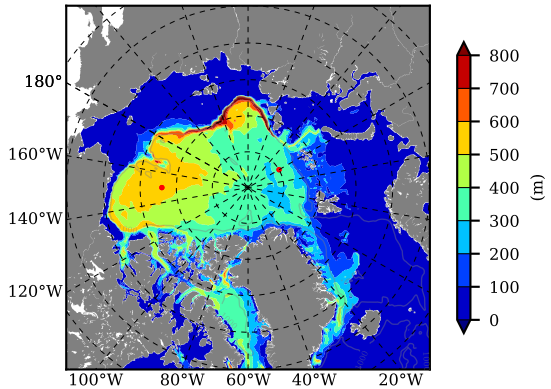

ERA01NEM405SNO AW Max Temp over 1990

AW Max Temp from PHC 3.0

ERA01NEM405SNO AW Max Temp depth

AW Max Temp depth from PHC 3.0