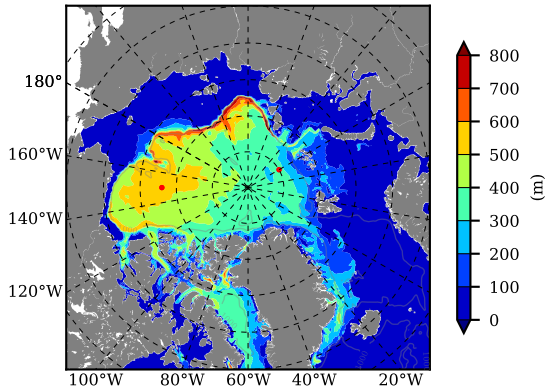

ERA01NEM405SNO AW Max Temp over 1991

AW Max Temp from PHC 3.0

ERA01NEM405SNO AW Max Temp depth

AW Max Temp depth from PHC 3.0