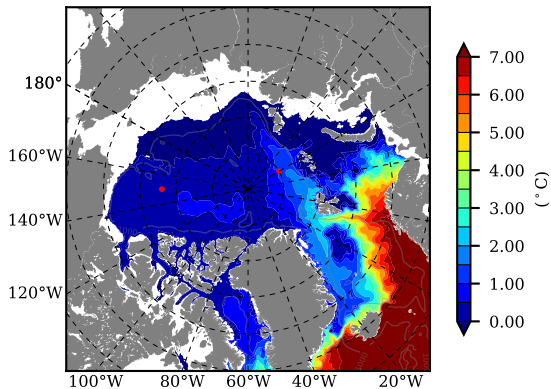

ERA01NEM405SNO AW Max Temp over 1991

AW Max Temp from PHC 3.0

ERA01NEM405SNO AW Max Temp depth

AW Max Temp depth from PHC 3.0