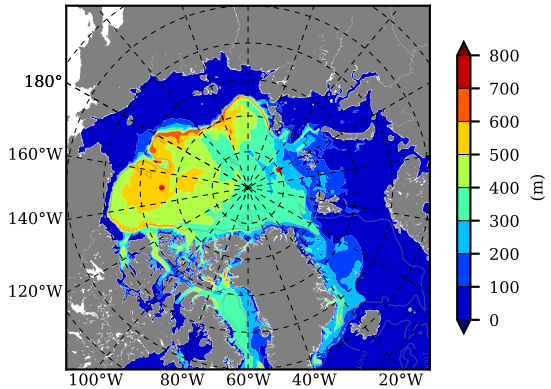

ERA01NEM405SNO AW Max Temp over 1992

AW Max Temp from PHC 3.0

ERA01NEM405SNO AW Max Temp depth

AW Max Temp depth from PHC 3.0