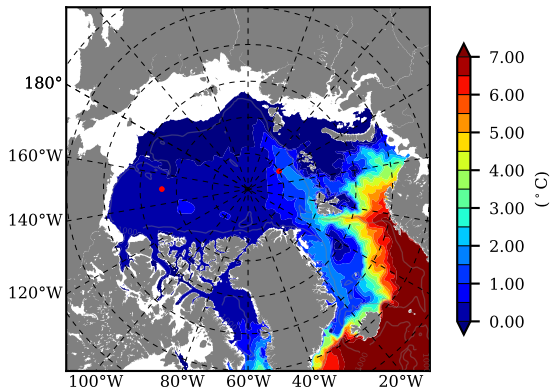

ERA01NEM405SNO AW Max Temp over 1992

AW Max Temp from PHC 3.0

ERA01NEM405SNO AW Max Temp depth

AW Max Temp depth from PHC 3.0