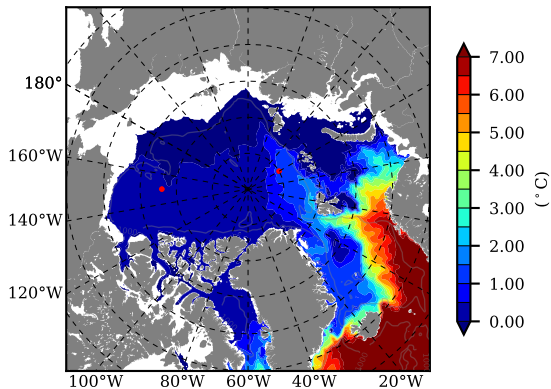

ERA01NEM405SNO AW Max Temp over 1993

AW Max Temp from PHC 3.0

ERA01NEM405SNO AW Max Temp depth

AW Max Temp depth from PHC 3.0