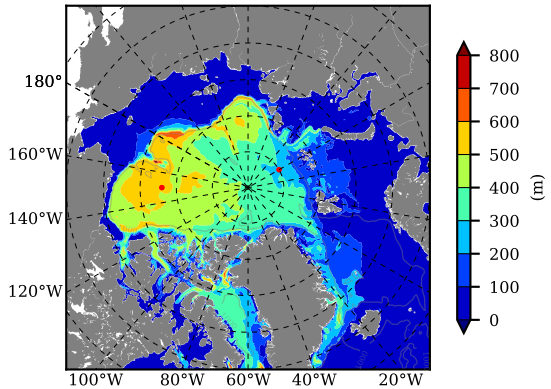

ERA01NEM405SNO AW Max Temp over 1993

AW Max Temp from PHC 3.0

ERA01NEM405SNO AW Max Temp depth

AW Max Temp depth from PHC 3.0