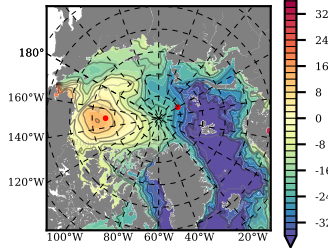

ERA01NEM405SNO mean FWC (m) over 1979

Mean FWC (m) from BG Obs Sys. (Proshutinsky et al. GRL2018) over year 2003-2017

Mean FWC (m) from Init State

ERA01NEM405SNO mean SSH anomaly

Mean DOT from Armitage et al. 2017 2003-2014