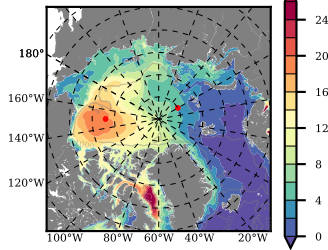

ERA01NEM405SNO mean FWC (m) over 1979

Mean FWC (m) from BG Obs Sys. (Proshutinsky et al. GRL2018) over year 2003-2017

Mean FWC (m) from Init State

ERA01NEM405SNO mean SSH anomaly

Mean DOT from Armitage et al. 2017 2003-2014