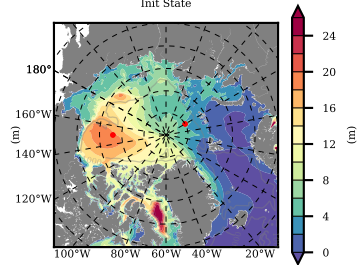

ERA01NEM405SNO mean FWC (m) over 1980

Mean FWC (m) from BG Obs Sys. (Proshutinsky et al. GRL2018) over year 2003-2017

Mean FWC (m) from Init State

ERA01NEM405SNO mean SSH anomaly

Mean DOT from Armitage et al. 2017 2003-2014