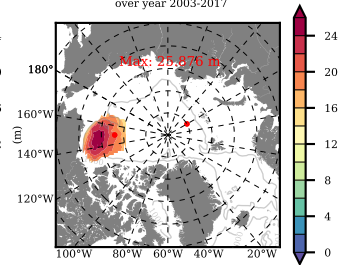

ERA01NEM405SNO mean FWC (m) over 1980

Mean FWC (m) from BG Obs Sys. (Proshutinsky et al. GRL2018) over year 2003-2017

Mean FWC (m) from Init State

ERA01NEM405SNO mean SSH anomaly

Mean DOT from Armitage et al. 2017 2003-2014