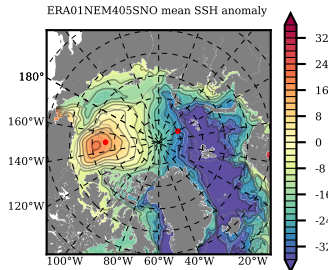

ERA01NEM405SNO mean FWC (m) over 1980

Mean FWC (m) from BG Obs Sys. (Proshutinsky et al. GRL2018) over year 2003-2017

Mean FWC (m) from Init State

ERA01NEM405SNO mean SSH anomaly

Mean DOT from Armitage et al. 2017 2003-2014