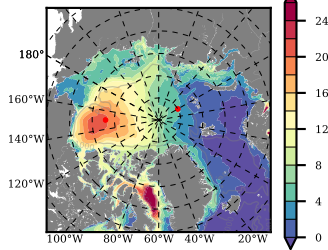

ERA01NEM405SNO mean FWC (m) over 1980

Mean FWC (m) from BG Obs Sys. (Proshutinsky et al. GRL2018) over year 2003-2017

Mean FWC (m) from Init State

ERA01NEM405SNO mean SSH anomaly

Mean DOT from Armitage et al. 2017 2003-2014