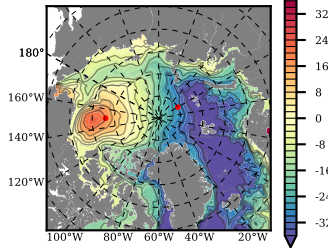

ERA01NEM405SNO mean FWC (m) over 1981

Mean FWC (m) from BG Obs Sys. (Proshutinsky et al. GRL2018) over year 2003-2017

Mean FWC (m) from Init State

ERA01NEM405SNO mean SSH anomaly

Mean DOT from Armitage et al. 2017 2003-2014