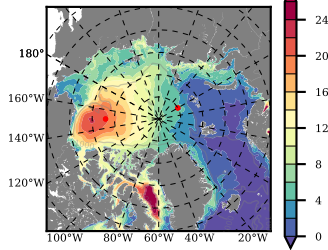

ERA01NEM405SNO mean FWC (m) over 1981

Mean FWC (m) from BG Obs Sys. (Proshutinsky et al. GRL2018) over year 2003-2017

Mean FWC (m) from Init State

ERA01NEM405SNO mean SSH anomaly

Mean DOT from Armitage et al. 2017 2003-2014