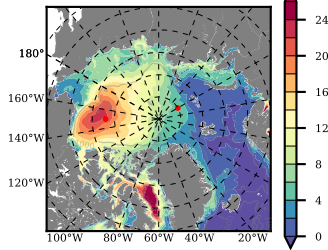

ERA01NEM405SNO mean FWC (m) over 1982

Mean FWC (m) from BG Obs Sys. (Proshutinsky et al. GRL2018) over year 2003-2017

Mean FWC (m) from Init State

ERA01NEM405SNO mean SSH anomaly

Mean DOT from Armitage et al. 2017 2003-2014