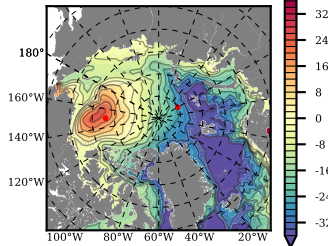

ERA01NEM405SNO mean FWC (m) over 1982

Mean FWC (m) from BG Obs Sys. (Proshutinsky et al. GRL2018) over year 2003-2017

Mean FWC (m) from Init State

ERA01NEM405SNO mean SSH anomaly

Mean DOT from Armitage et al. 2017 2003-2014