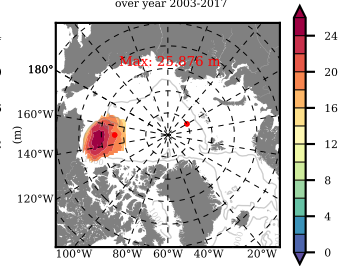

ERA01NEM405SNO mean FWC (m) over 1983

Mean FWC (m) from BG Obs Sys. (Proshutinsky et al. GRL2018) over year 2003-2017

Mean FWC (m) from Init State

ERA01NEM405SNO mean SSH anomaly

Mean DOT from Armitage et al. 2017 2003-2014