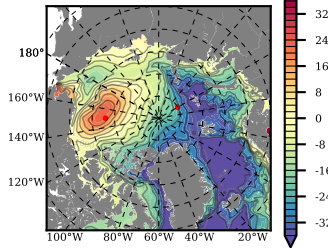

ERA01NEM405SNO mean FWC (m) over 1983

Mean FWC (m) from BG Obs Sys. (Proshutinsky et al. GRL2018) over year 2003-2017

Mean FWC (m) from Init State

ERA01NEM405SNO mean SSH anomaly

Mean DOT from Armitage et al. 2017 2003-2014