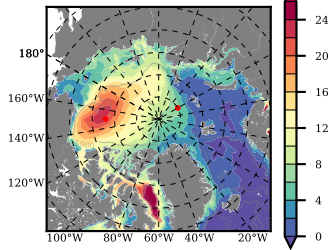

ERA01NEM405SNO mean FWC (m) over 1983

Mean FWC (m) from BG Obs Sys. (Proshutinsky et al. GRL2018) over year 2003-2017

Mean FWC (m) from Init State

ERA01NEM405SNO mean SSH anomaly

Mean DOT from Armitage et al. 2017 2003-2014