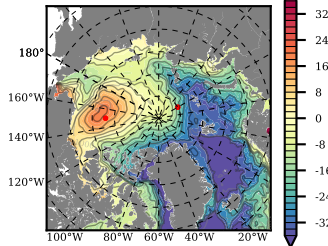

ERA01NEM405SNO mean FWC (m) over 1985

Mean FWC (m) from BG Obs Sys. (Proshutinsky et al. GRL2018) over year 2003-2017

Mean FWC (m) from Init State

ERA01NEM405SNO mean SSH anomaly

Mean DOT from Armitage et al. 2017 2003-2014