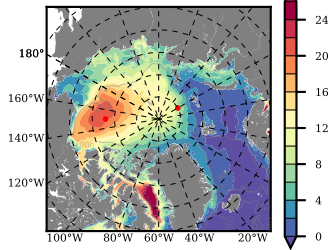

ERA01NEM405SNO mean FWC (m) over 1985

Mean FWC (m) from BG Obs Sys. (Proshutinsky et al. GRL2018) over year 2003-2017

Mean FWC (m) from Init State

ERA01NEM405SNO mean SSH anomaly

Mean DOT from Armitage et al. 2017 2003-2014