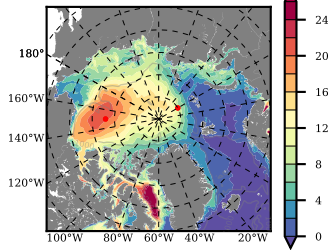

ERA01NEM405SNO mean FWC (m) over 1986

Mean FWC (m) from BG Obs Sys. (Proshutinsky et al. GRL2018) over year 2003-2017

Mean FWC (m) from Init State

ERA01NEM405SNO mean SSH anomaly

Mean DOT from Armitage et al. 2017 2003-2014