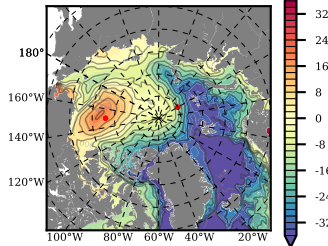

ERA01NEM405SNO mean FWC (m) over 1986

Mean FWC (m) from BG Obs Sys. (Proshutinsky et al. GRL2018) over year 2003-2017

Mean FWC (m) from Init State

ERA01NEM405SNO mean SSH anomaly

Mean DOT from Armitage et al. 2017 2003-2014