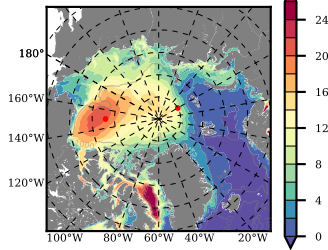

ERA01NEM405SNO mean FWC (m) over 1987

Mean FWC (m) from BG Obs Sys. (Proshutinsky et al. GRL2018) over year 2003-2017

Mean FWC (m) from Init State

ERA01NEM405SNO mean SSH anomaly

Mean DOT from Armitage et al. 2017 2003-2014