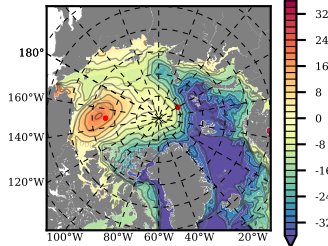

ERA01NEM405SNO mean FWC (m) over 1987

Mean FWC (m) from BG Obs Sys. (Proshutinsky et al. GRL2018) over year 2003-2017

Mean FWC (m) from Init State

ERA01NEM405SNO mean SSH anomaly

Mean DOT from Armitage et al. 2017 2003-2014