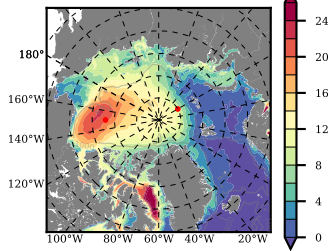

ERA01NEM405SNO mean FWC (m) over 1988

Mean FWC (m) from BG Obs Sys. (Proshutinsky et al. GRL2018) over year 2003-2017

Mean FWC (m) from Init State

ERA01NEM405SNO mean SSH anomaly

Mean DOT from Armitage et al. 2017 2003-2014