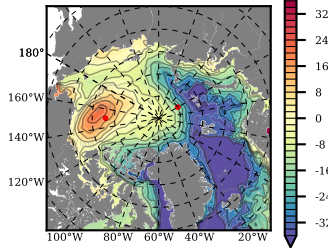

ERA01NEM405SNO mean FWC (m) over 1988

Mean FWC (m) from BG Obs Sys. (Proshutinsky et al. GRL2018) over year 2003-2017

Mean FWC (m) from Init State

ERA01NEM405SNO mean SSH anomaly

Mean DOT from Armitage et al. 2017 2003-2014