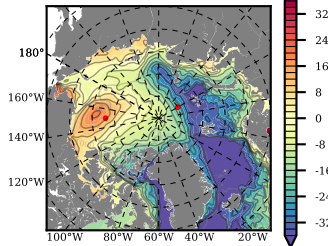

ERA01NEM405SNO mean FWC (m) over 1989

Mean FWC (m) from BG Obs Sys. (Proshutinsky et al. GRL2018) over year 2003-2017

Mean FWC (m) from Init State

ERA01NEM405SNO mean SSH anomaly

Mean DOT from Armitage et al. 2017 2003-2014