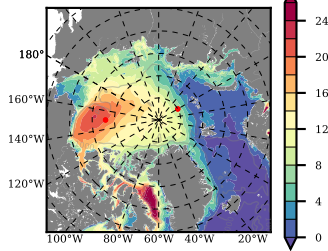

ERA01NEM405SNO mean FWC (m) over 1989

Mean FWC (m) from BG Obs Sys. (Proshutinsky et al. GRL2018) over year 2003-2017

Mean FWC (m) from Init State

ERA01NEM405SNO mean SSH anomaly

Mean DOT from Armitage et al. 2017 2003-2014