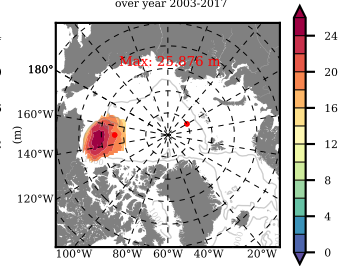

ERA01NEM405SNO mean FWC (m) over 1989

Mean FWC (m) from BG Obs Sys. (Proshutinsky et al. GRL2018) over year 2003-2017

Mean FWC (m) from Init State

ERA01NEM405SNO mean SSH anomaly

Mean DOT from Armitage et al. 2017 2003-2014