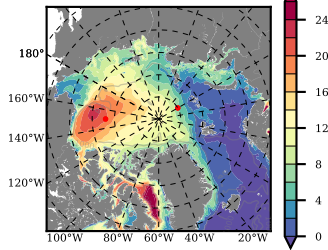

ERA01NEM405SNO mean FWC (m) over 1990

Mean FWC (m) from BG Obs Sys. (Proshutinsky et al. GRL2018) over year 2003-2017

Mean FWC (m) from Init State

ERA01NEM405SNO mean SSH anomaly

Mean DOT from Armitage et al. 2017 2003-2014