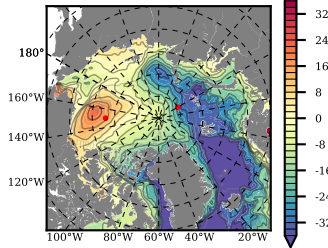

ERA01NEM405SNO mean FWC (m) over 1990

Mean FWC (m) from BG Obs Sys. (Proshutinsky et al. GRL2018) over year 2003-2017

Mean FWC (m) from Init State

ERA01NEM405SNO mean SSH anomaly

Mean DOT from Armitage et al. 2017 2003-2014