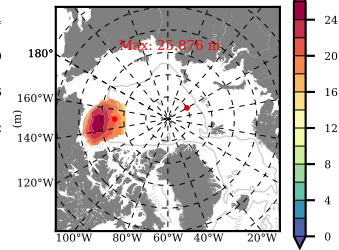

ERA01NEM405SNO mean FWC (m) over 1991

Mean FWC (m) from BG Obs Sys. (Proshutinsky et al. GRL2018) over year 2003-2017

Mean FWC (m) from Init State

ERA01NEM405SNO mean SSH anomaly

Mean DOT from Armitage et al. 2017 2003-2014