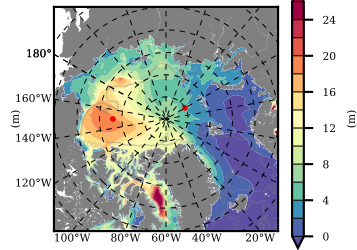

ERA01NEM405SNO mean FWC (m) over 1991

Mean FWC (m) from BG Obs Sys. (Proshutinsky et al. GRL2018) over year 2003-2017

Mean FWC (m) from Init State

ERA01NEM405SNO mean SSH anomaly

Mean DOT from Armitage et al. 2017 2003-2014