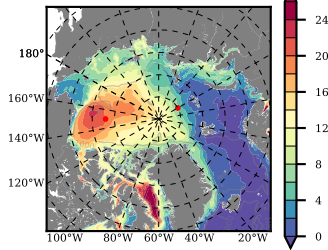

ERA01NEM405SNO mean FWC (m) over 1991

Mean FWC (m) from BG Obs Sys. (Proshutinsky et al. GRL2018) over year 2003-2017

Mean FWC (m) from Init State

ERA01NEM405SNO mean SSH anomaly

Mean DOT from Armitage et al. 2017 2003-2014