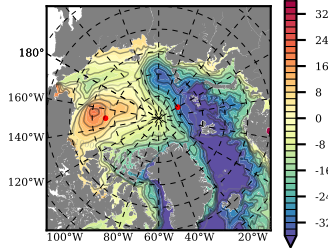

ERA01NEM405SNO mean FWC (m) over 1991

Mean FWC (m) from BG Obs Sys. (Proshutinsky et al. GRL2018) over year 2003-2017

Mean FWC (m) from Init State

ERA01NEM405SNO mean SSH anomaly

Mean DOT from Armitage et al. 2017 2003-2014