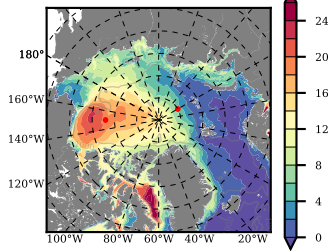

ERA01NEM405SNO mean FWC (m) over 1992

Mean FWC (m) from BG Obs Sys. (Proshutinsky et al. GRL2018) over year 2003-2017

Mean FWC (m) from Init State

ERA01NEM405SNO mean SSH anomaly

Mean DOT from Armitage et al. 2017 2003-2014