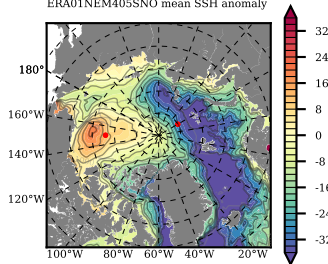

ERA01NEM405SNO mean FWC (m) over 1992

Mean FWC (m) from BG Obs Sys. (Proshutinsky et al. GRL2018) over year 2003-2017

Mean FWC (m) from Init State

ERA01NEM405SNO mean SSH anomaly

Mean DOT from Armitage et al. 2017 2003-2014