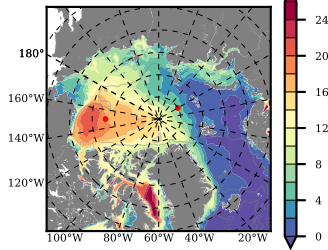

ERA01NEM405SNO mean FWC (m) over 1993

Mean FWC (m) from BG Obs Sys. (Proshutinsky et al. GRL2018) over year 2003-2017

Mean FWC (m) from Init State

ERA01NEM405SNO mean SSH anomaly

Mean DOT from Armitage et al. 2017 2003-2014