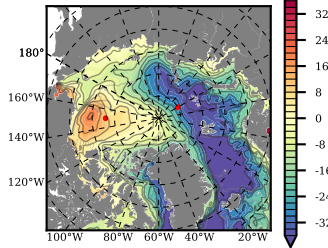

ERA01NEM405SNO mean FWC (m) over 1993

Mean FWC (m) from BG Obs Sys. (Proshutinsky et al. GRL2018) over year 2003-2017

Mean FWC (m) from Init State

ERA01NEM405SNO mean SSH anomaly

Mean DOT from Armitage et al. 2017 2003-2014