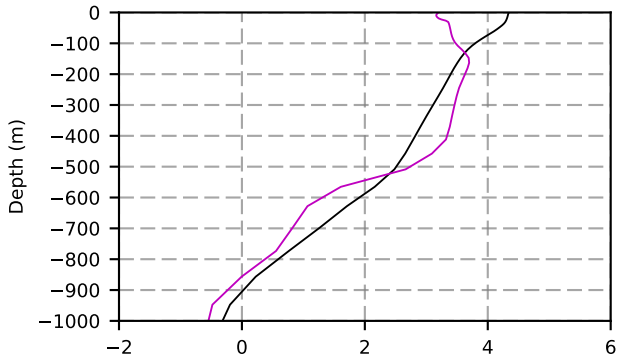

1979 mean temperature  
@ moor GIN seas box

1979 mean Salinity  
@ moor GIN seas box

@ moor MIKE box

@ moor MIKE box