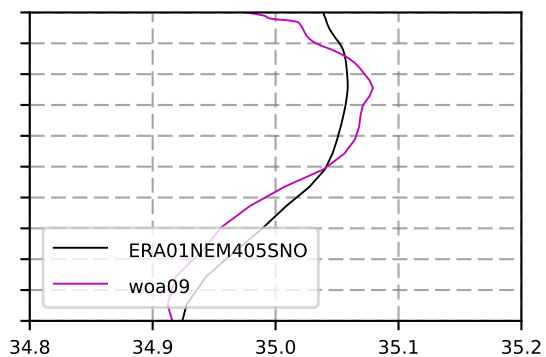

1979 mean temperature  
@ moor GIN seas box

1979 mean Salinity  
@ moor GIN seas box

@ moor MIKE box

@ moor MIKE box