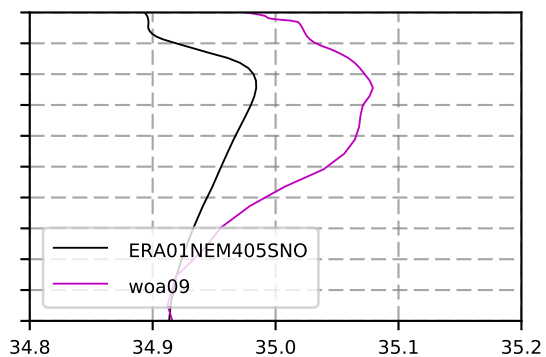

1982 mean temperature
@ moor GIN seas box

1982 mean Salinity
@ moor GIN seas box

@ moor MIKE box

@ moor MIKE box