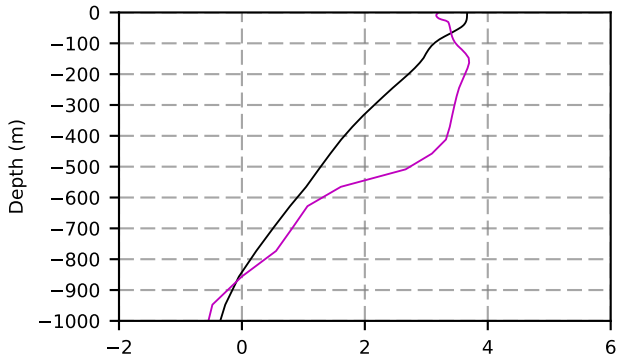

1982 mean temperature
@ moor GIN seas box

1982 mean Salinity
@ moor GIN seas box

@ moor MIKE box

@ moor MIKE box