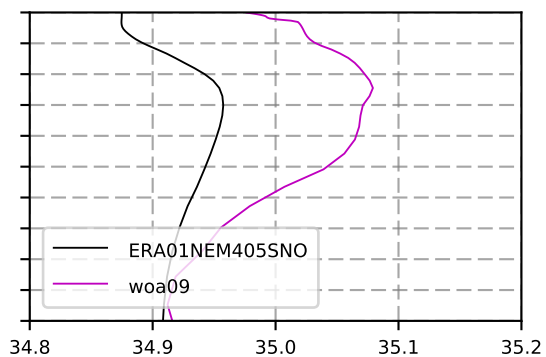

1983 mean temperature
@ moor GIN seas box

1983 mean Salinity
@ moor GIN seas box

@ moor MIKE box

@ moor MIKE box