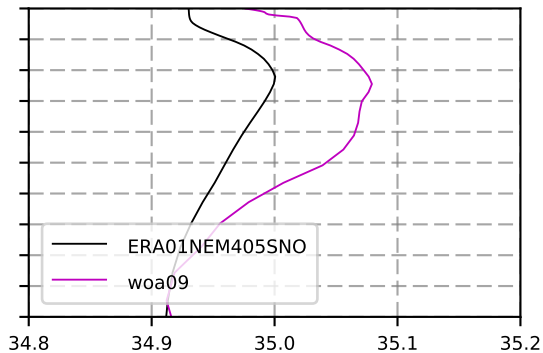

1984 mean temperature
@ moor GIN seas box

1984 mean Salinity
@ moor GIN seas box

@ moor MIKE box

@ moor MIKE box