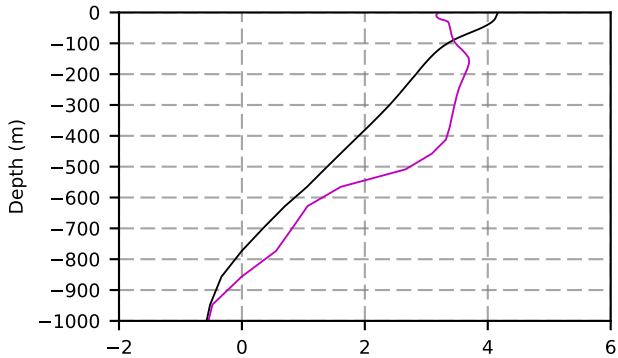

1985 mean temperature  
@ moor GIN seas box

1985 mean Salinity  
@ moor GIN seas box

@ moor MIKE box

@ moor MIKE box