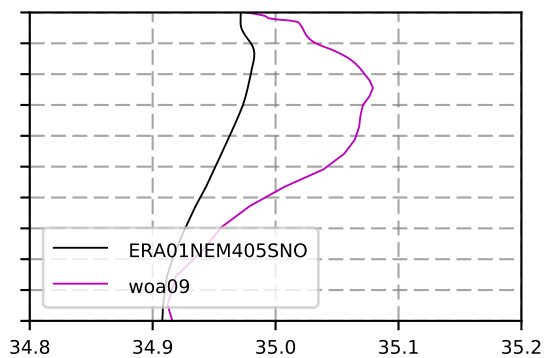

1985 mean temperature  
@ moor GIN seas box

1985 mean Salinity  
@ moor GIN seas box

@ moor MIKE box

@ moor MIKE box