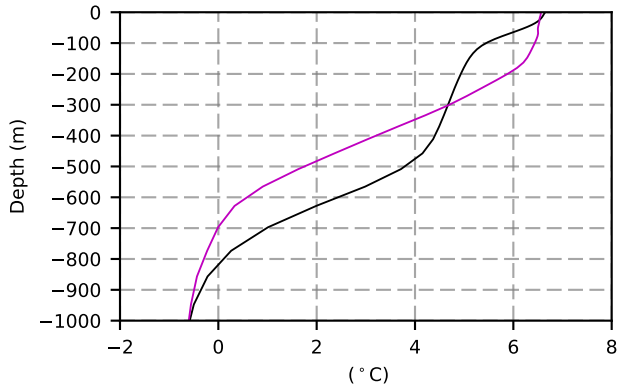

1987 mean temperature
@ moor GIN seas box

1987 mean Salinity
@ moor GIN seas box

@ moor MIKE box

@ moor MIKE box