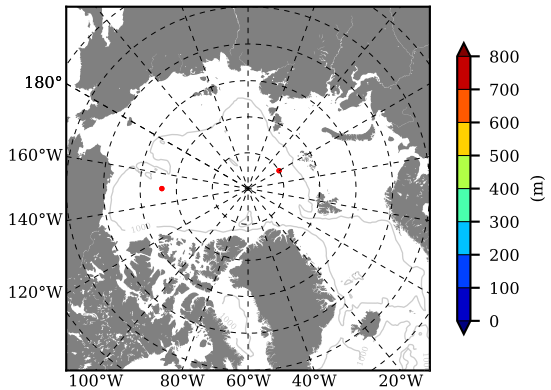

NEMO420 AW Max Temp over 1979

AW Max Temp from PHC 3.0

NEMO420 AW Max Temp depth

AW Max Temp depth from PHC 3.0