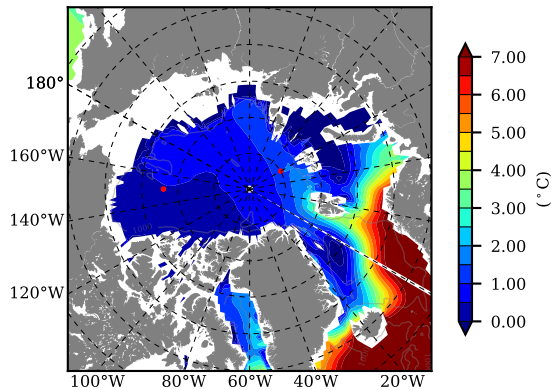

NEMO420 AW Max Temp over 1979

AW Max Temp from PHC 3.0

NEMO420 AW Max Temp depth

AW Max Temp depth from PHC 3.0