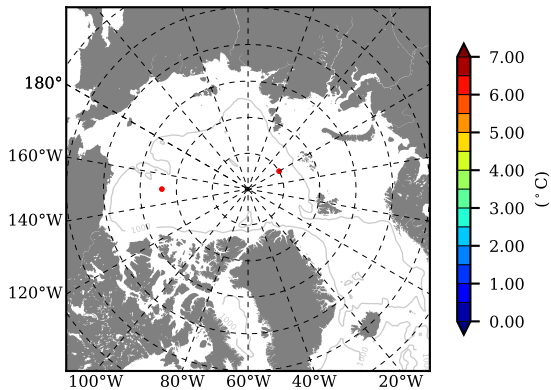

NEMO420 AW Max Temp over 1979

AW Max Temp from PHC 3.0

NEMO420 AW Max Temp depth

AW Max Temp depth from PHC 3.0