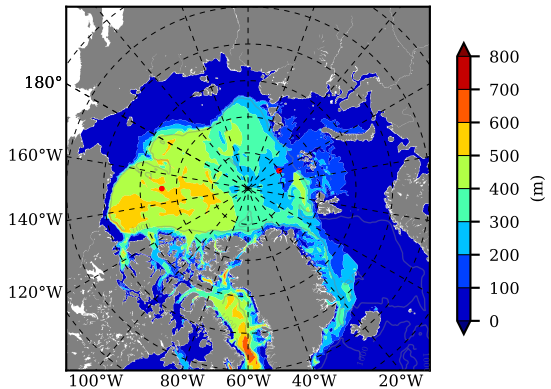

NEMO420 AW Max Temp over
1980

AW Max Temp from
PHC 3.0

NEMO420 AW Max Temp depth

AW Max Temp depth from
PHC 3.0