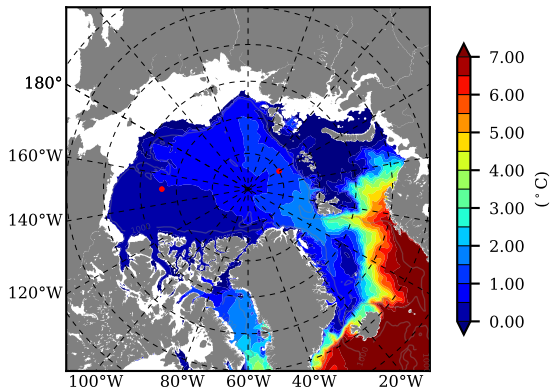

NEMO420 AW Max Temp over
1980

AW Max Temp from
PHC 3.0

NEMO420 AW Max Temp depth

AW Max Temp depth from
PHC 3.0