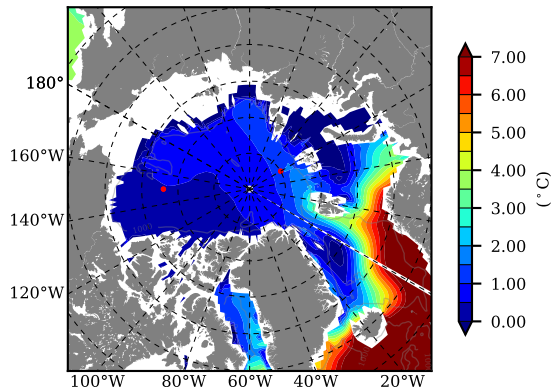

NEMO420 AW Max Temp over
1981

AW Max Temp from
PHC 3.0

NEMO420 AW Max Temp depth

AW Max Temp depth from
PHC 3.0