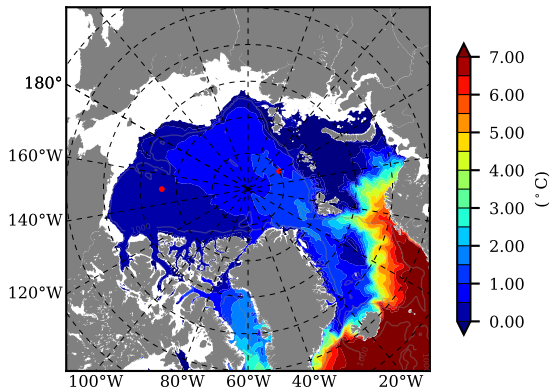

NEMO420 AW Max Temp over
1981

AW Max Temp from
PHC 3.0

NEMO420 AW Max Temp depth

AW Max Temp depth from
PHC 3.0