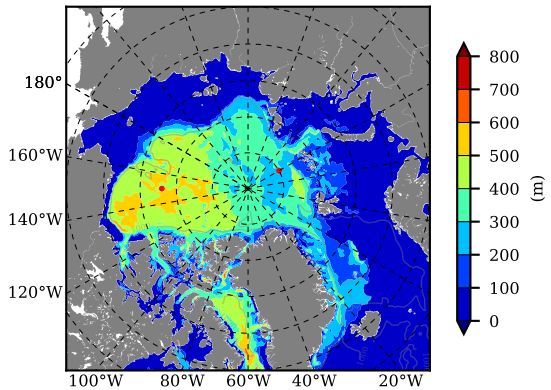

NEMO420 AW Max Temp over
1981

AW Max Temp from
PHC 3.0

NEMO420 AW Max Temp depth

AW Max Temp depth from
PHC 3.0