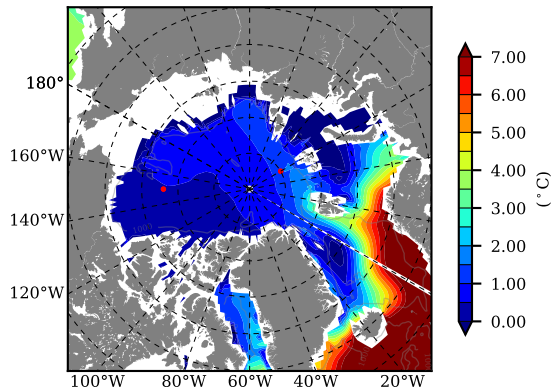

NEMO420 AW Max Temp over
1982

AW Max Temp from
PHC 3.0

NEMO420 AW Max Temp depth

AW Max Temp depth from
PHC 3.0