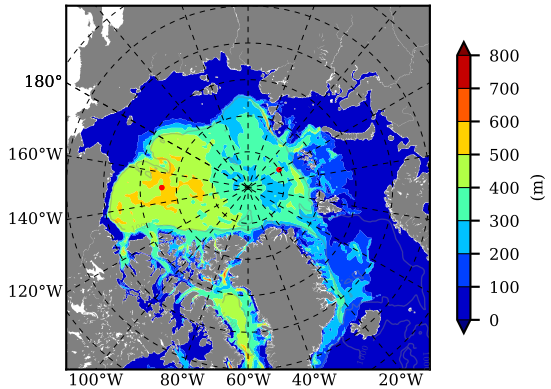

NEMO420 AW Max Temp over
1982

AW Max Temp from
PHC 3.0

NEMO420 AW Max Temp depth

AW Max Temp depth from
PHC 3.0