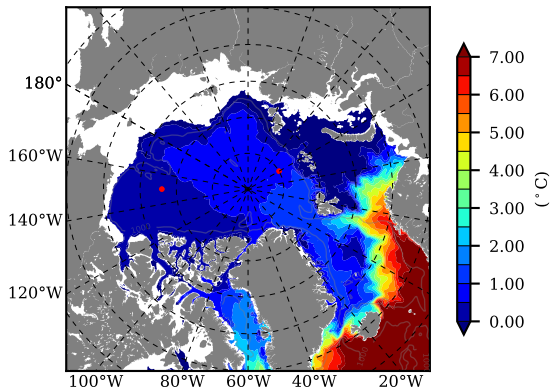

NEMO420 AW Max Temp over
1982

AW Max Temp from
PHC 3.0

NEMO420 AW Max Temp depth

AW Max Temp depth from
PHC 3.0