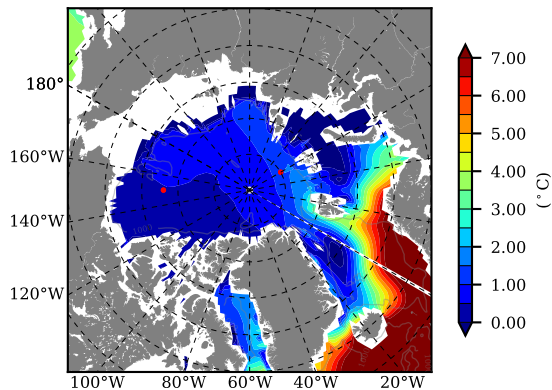

NEMO420 AW Max Temp over 1983

AW Max Temp from PHC 3.0

NEMO420 AW Max Temp depth

AW Max Temp depth from PHC 3.0