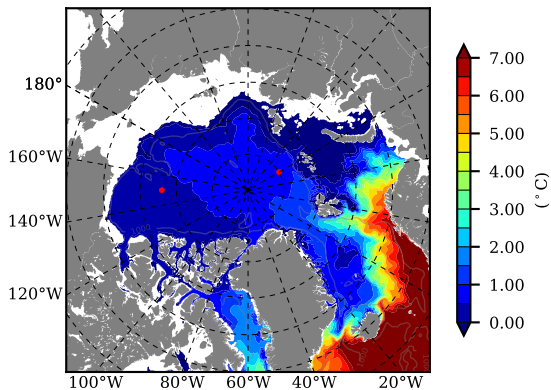

NEMO420 AW Max Temp over 1983

AW Max Temp from PHC 3.0

NEMO420 AW Max Temp depth

AW Max Temp depth from PHC 3.0