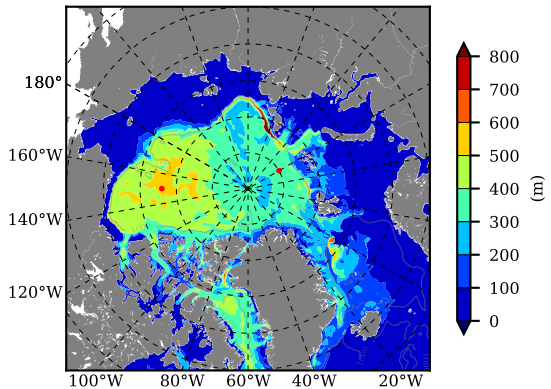

NEMO420 AW Max Temp over 1983

AW Max Temp from PHC 3.0

NEMO420 AW Max Temp depth

AW Max Temp depth from PHC 3.0