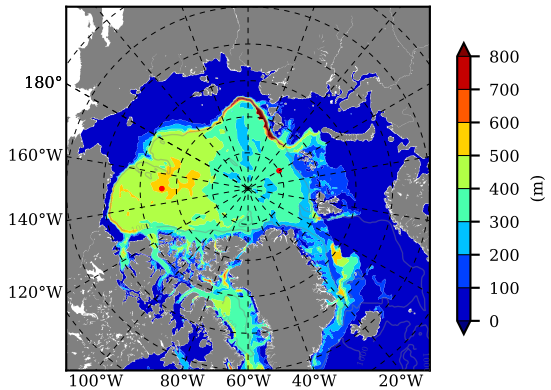

NEMO420 AW Max Temp over  
1984

AW Max Temp from  
PHC 3.0

NEMO420 AW Max Temp depth

AW Max Temp depth from  
PHC 3.0