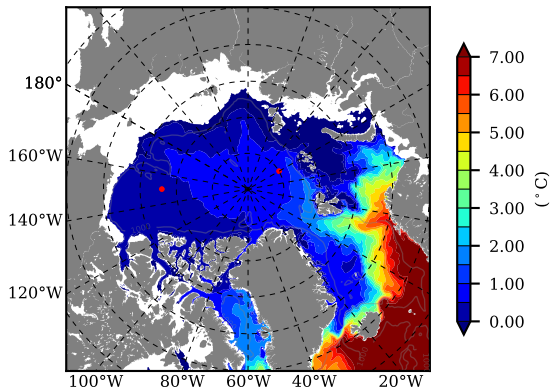

NEMO420 AW Max Temp over  
1984

AW Max Temp from  
PHC 3.0

NEMO420 AW Max Temp depth

AW Max Temp depth from  
PHC 3.0