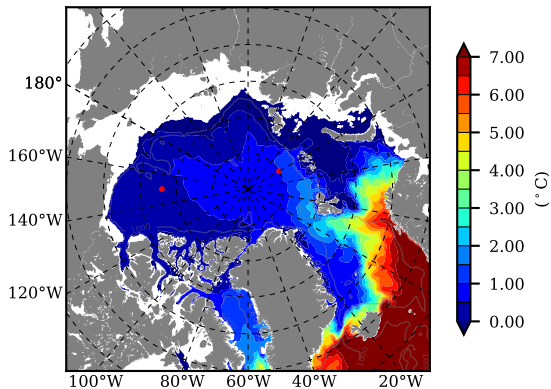

NEMO420 AW Max Temp over 1985

AW Max Temp from PHC 3.0

NEMO420 AW Max Temp depth

AW Max Temp depth from PHC 3.0