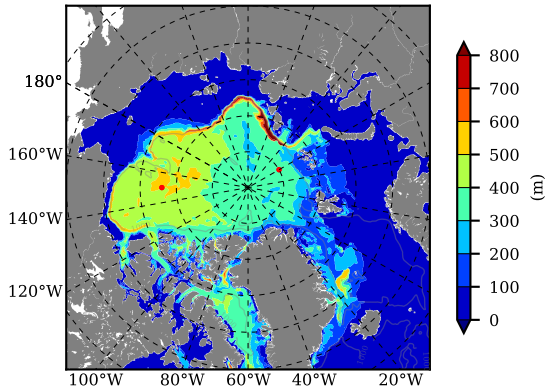

NEMO420 AW Max Temp over 1985

AW Max Temp from PHC 3.0

NEMO420 AW Max Temp depth

AW Max Temp depth from PHC 3.0