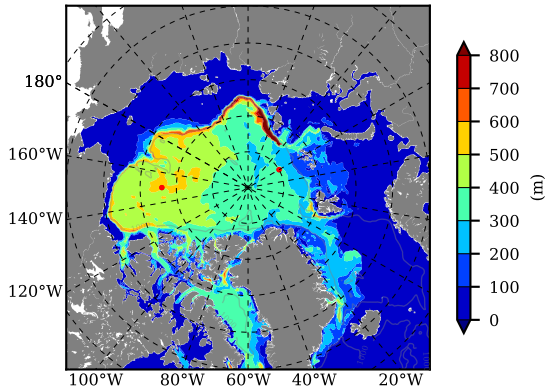

NEMO420 AW Max Temp over 1986

AW Max Temp from PHC 3.0

NEMO420 AW Max Temp depth

AW Max Temp depth from PHC 3.0