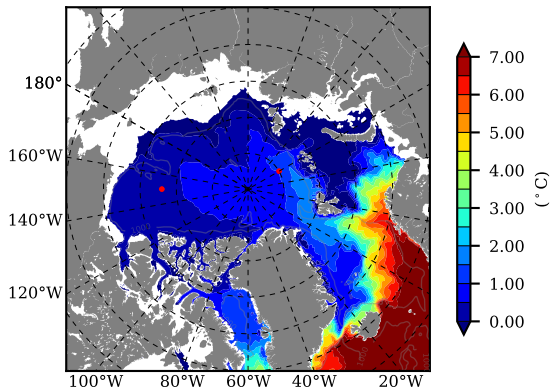

NEMO420 AW Max Temp over 1986

AW Max Temp from PHC 3.0

NEMO420 AW Max Temp depth

AW Max Temp depth from PHC 3.0